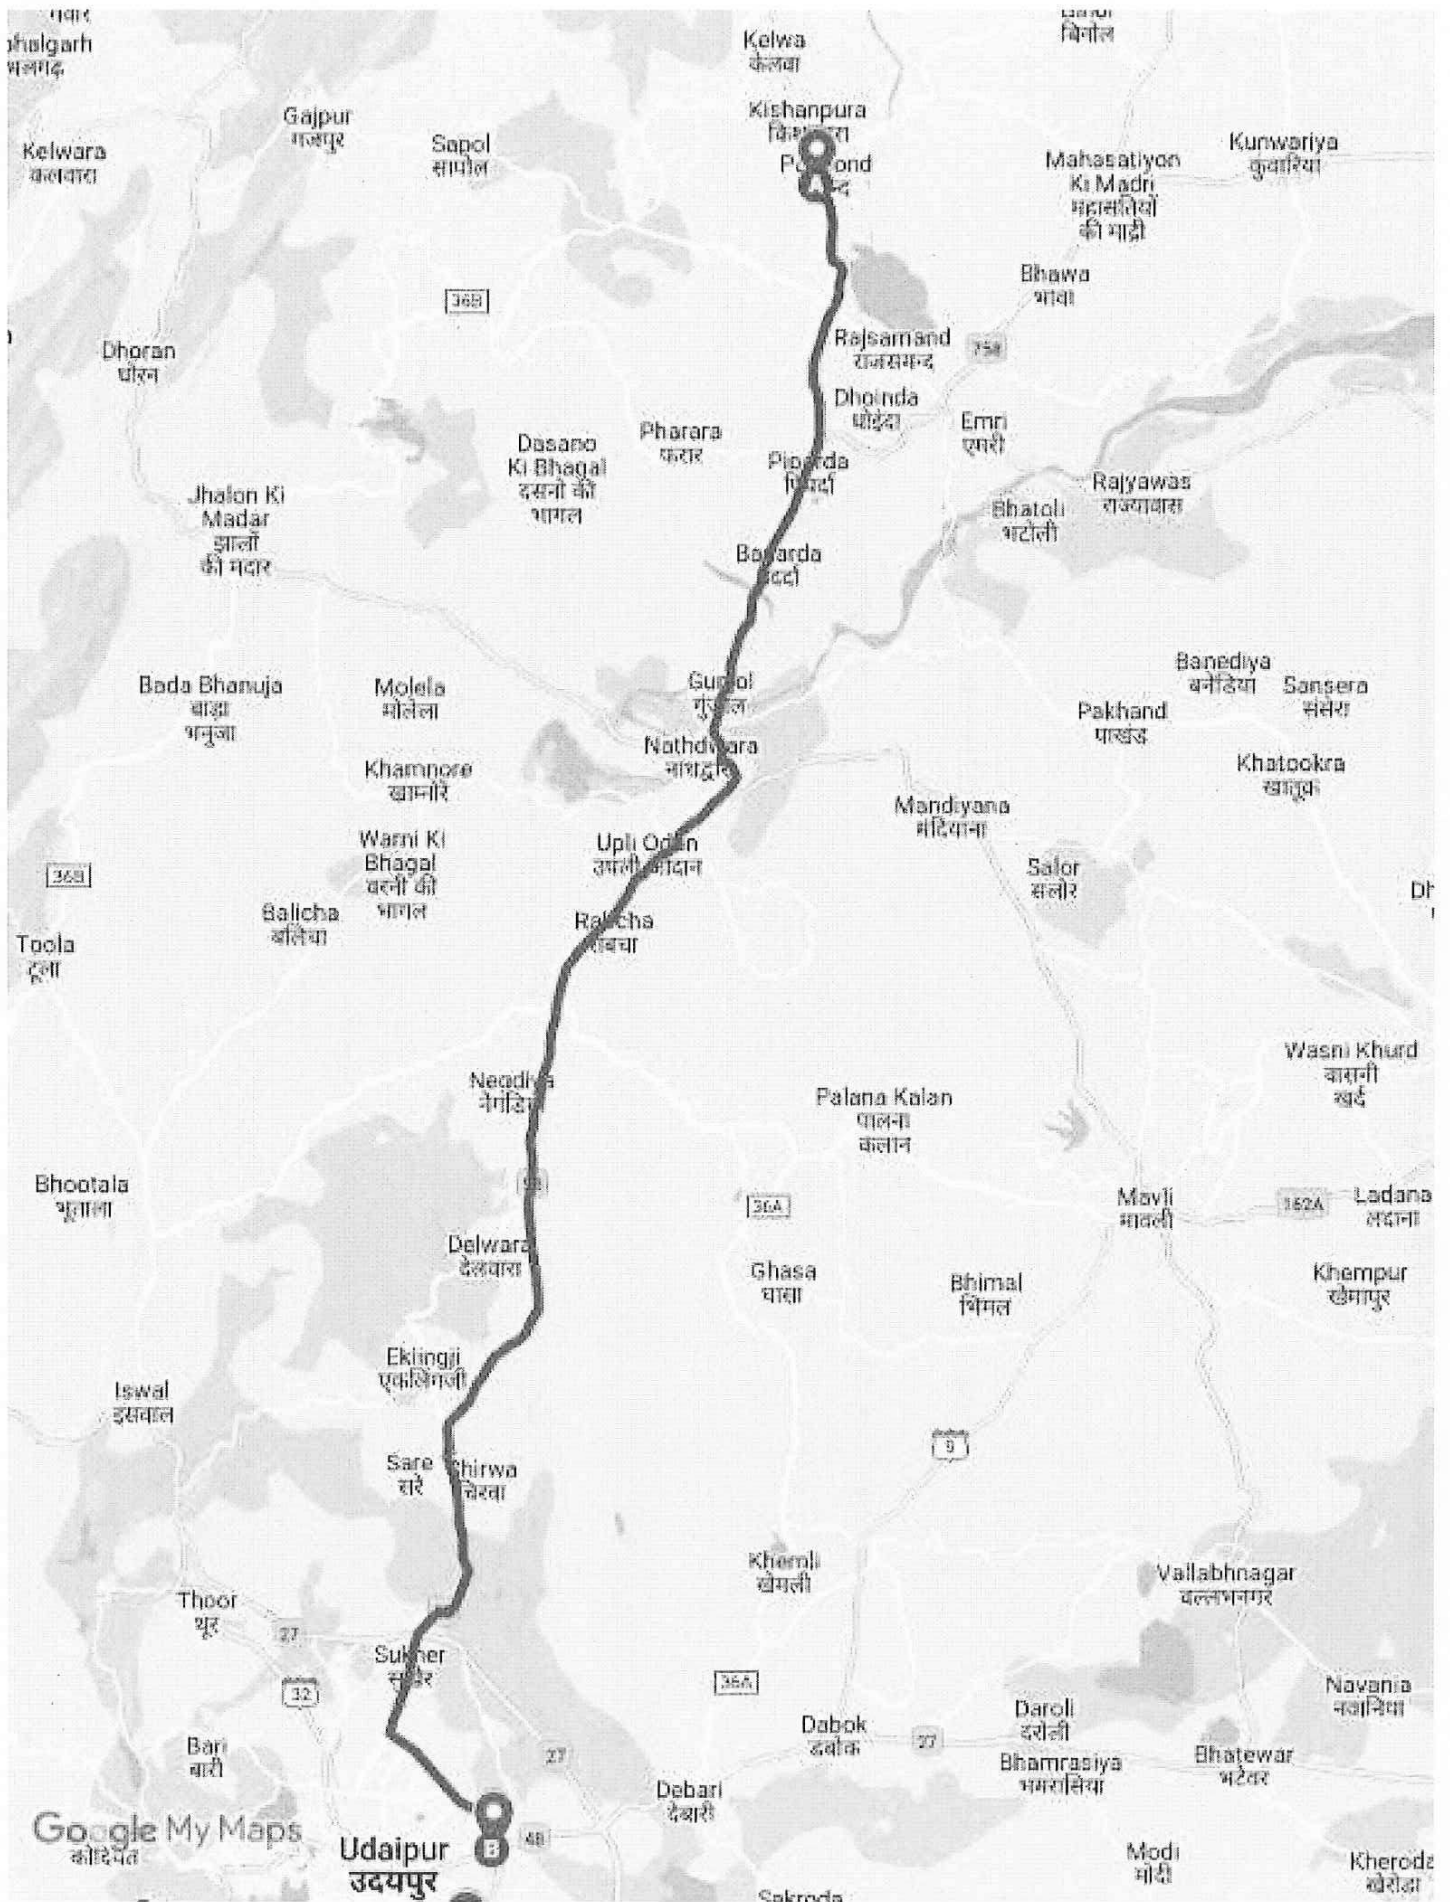

Stretch -01 : Police training school, Silora, Kishangarh, Ajmer to ARK Car Care, Manva Kheda, Udaipur

Stretch -02 : Shri Ganpati Marble & Granite, Pusoond, Rajsamand to Pratapnagar Chauraha, Udaipur